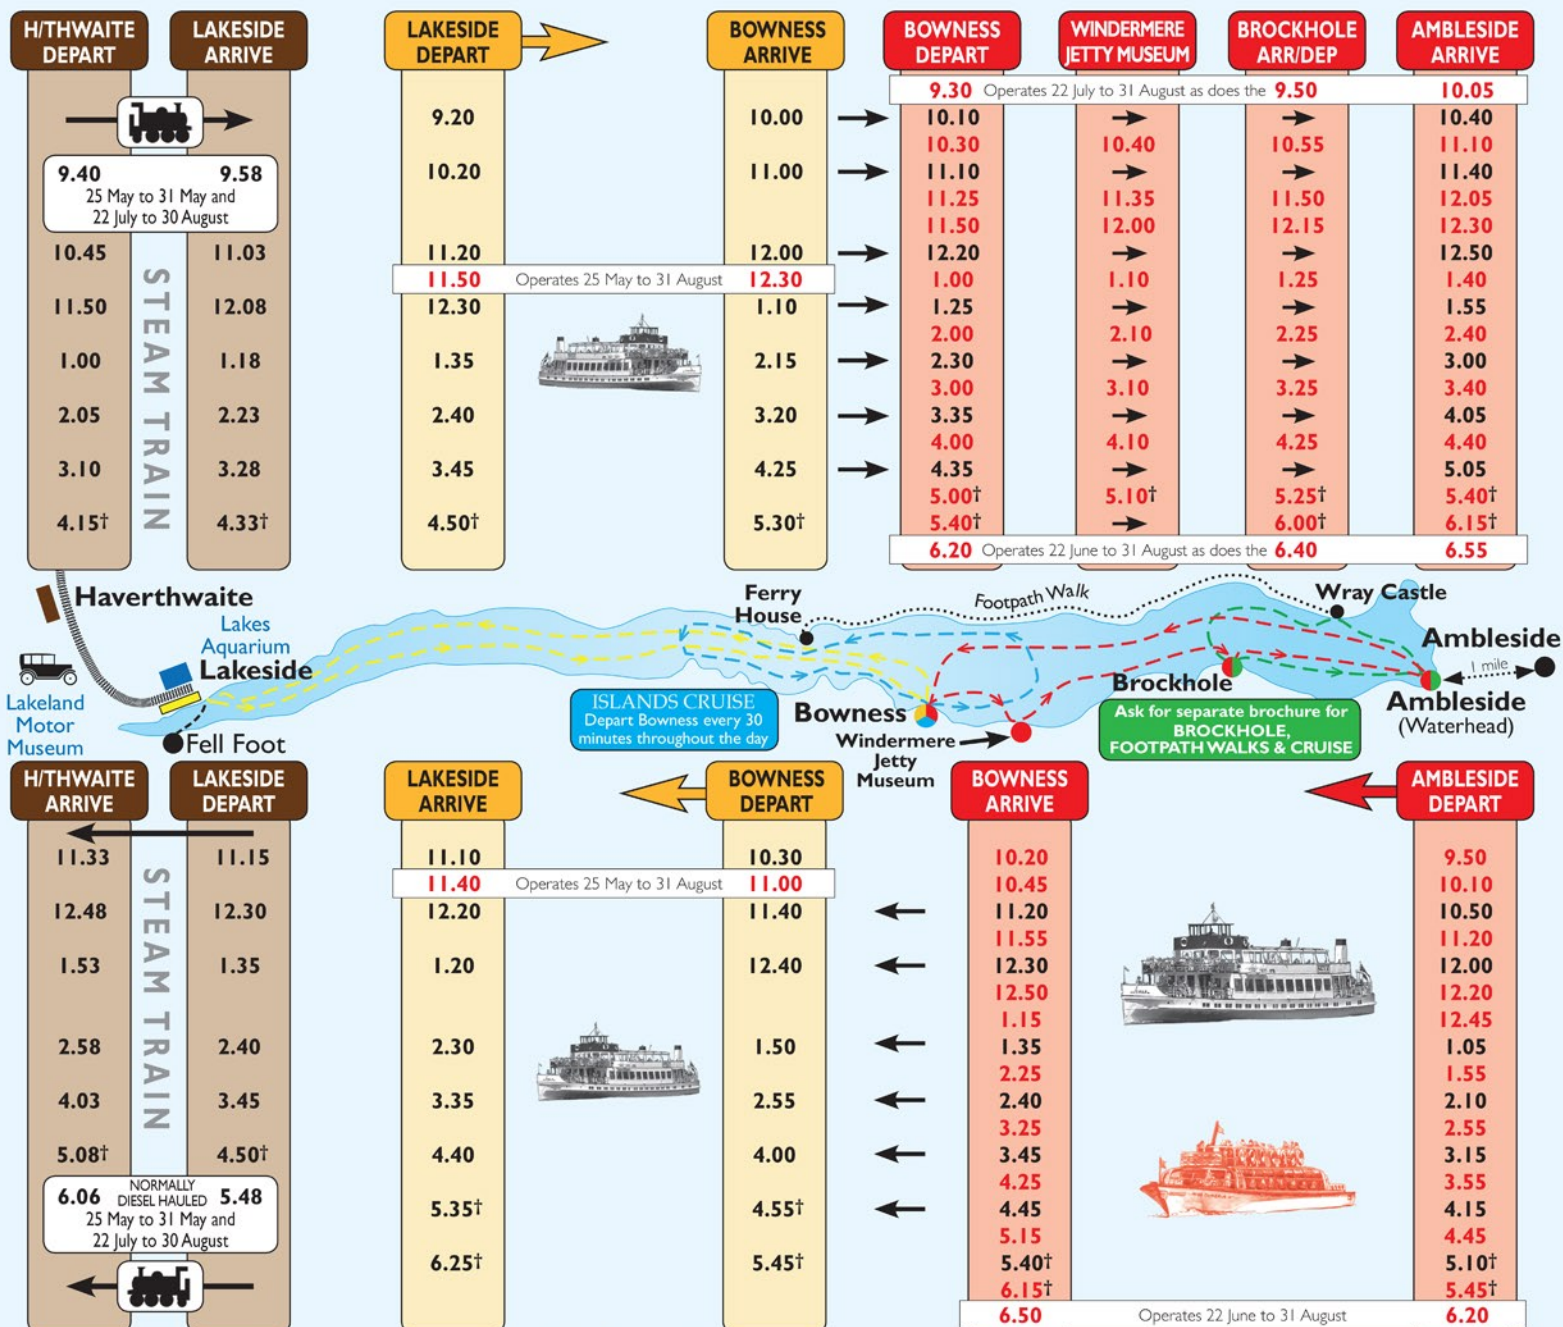

# WINDERMERE LAKE CRUISES

## Summer Timetable - 6 April to 31 October 2019

Times shown in Black normally operated by our 'steamers' Swan, Teal or Tern, but for operational reasons it may sometimes be necessary to substitute a smaller vessel. Times in Red Print normally operated by launches. Prices and timetable information are subject to change without notice.

† Does not operate after 26th October