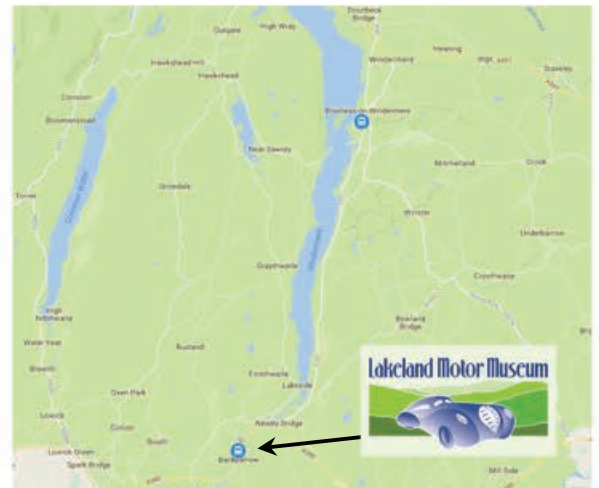

Alternative Coach Parking