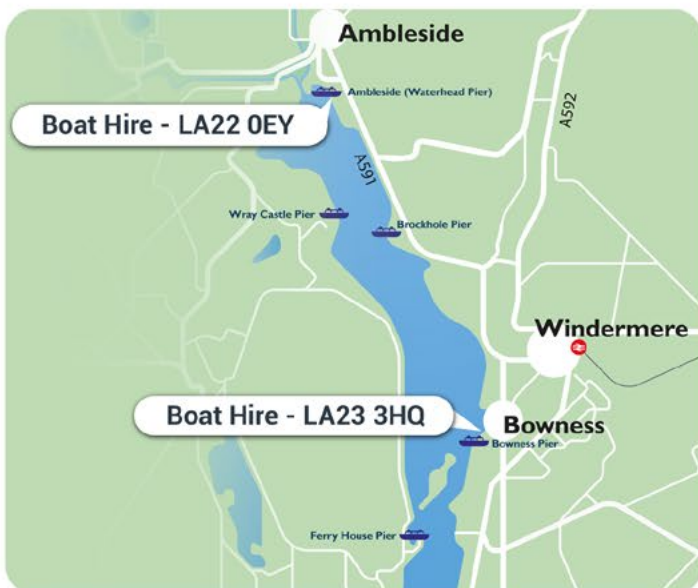

### Luxury cabin boat

Maximum 6 people, roll back roof, quiet electric engine

	1 or 2 people	3 people	4 people	5 people	6 people
1 hour	£35	£41	£47	£53	£59
2 hours*	£58	£62	£66	£70	£74

\*2 hour hires may not be available during busy times  
£30 deposit required. Returned on the safe return of the boat.

### Traditional rowing boat

Maximum 6 people, classic Windermere design

	1 or 2 people	3 people	4 people	5 people	6 people
1 hour	£16	£20	£24	£28	£32
2 hours*	£23	£27	£31	£35	£39

\*2 hour hires may not be available during busy times

**Children go free**  
Every child aged 16 or under travels for free.

**Dogs welcome**  
Well-behaved dogs on leads are welcome on board.