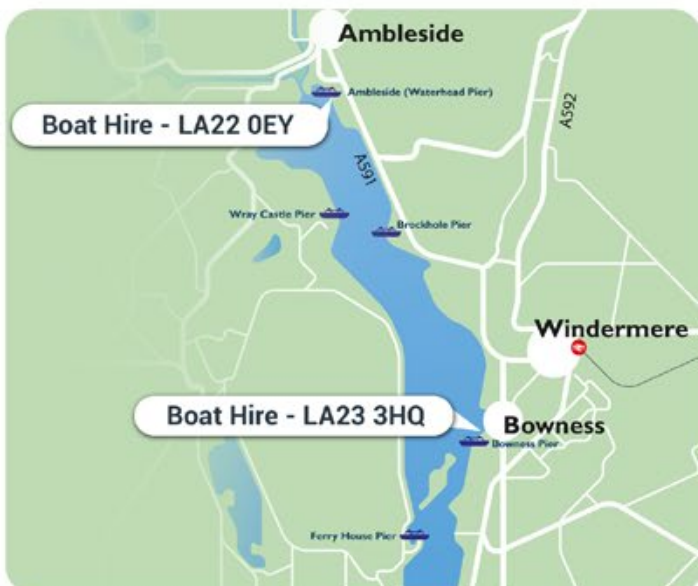

### Luxury motor boat

Maximum 6 people, roll back roof, quiet electric engine

	1 or 2 adults	3 adults	4 adults	5 adults	6 adults
1 hour	£35	£41	£47	£53	£59
2 hours*	£58	£62	£66	£70	£74

\*2 hour hires may not be available during busy times  
£30 deposit required. Returned on the safe return of the boat.

### Traditional rowing boat

Maximum 6 people, classic Windermere design

	1 or 2 adults	3 adults	4 adults	5 adults	6 adults
1 hour	£16	£20	£24	£28	£32
2 hours*	£23	£27	£31	£35	£39

\*2 hour hires may not be available during busy times

#### No need to book, just turn up to take a boat out.

Book your boat at [windermere-lakecruises.co.uk/boathire](http://windermere-lakecruises.co.uk/boathire) or just turn up at Bowness and Ambleside.