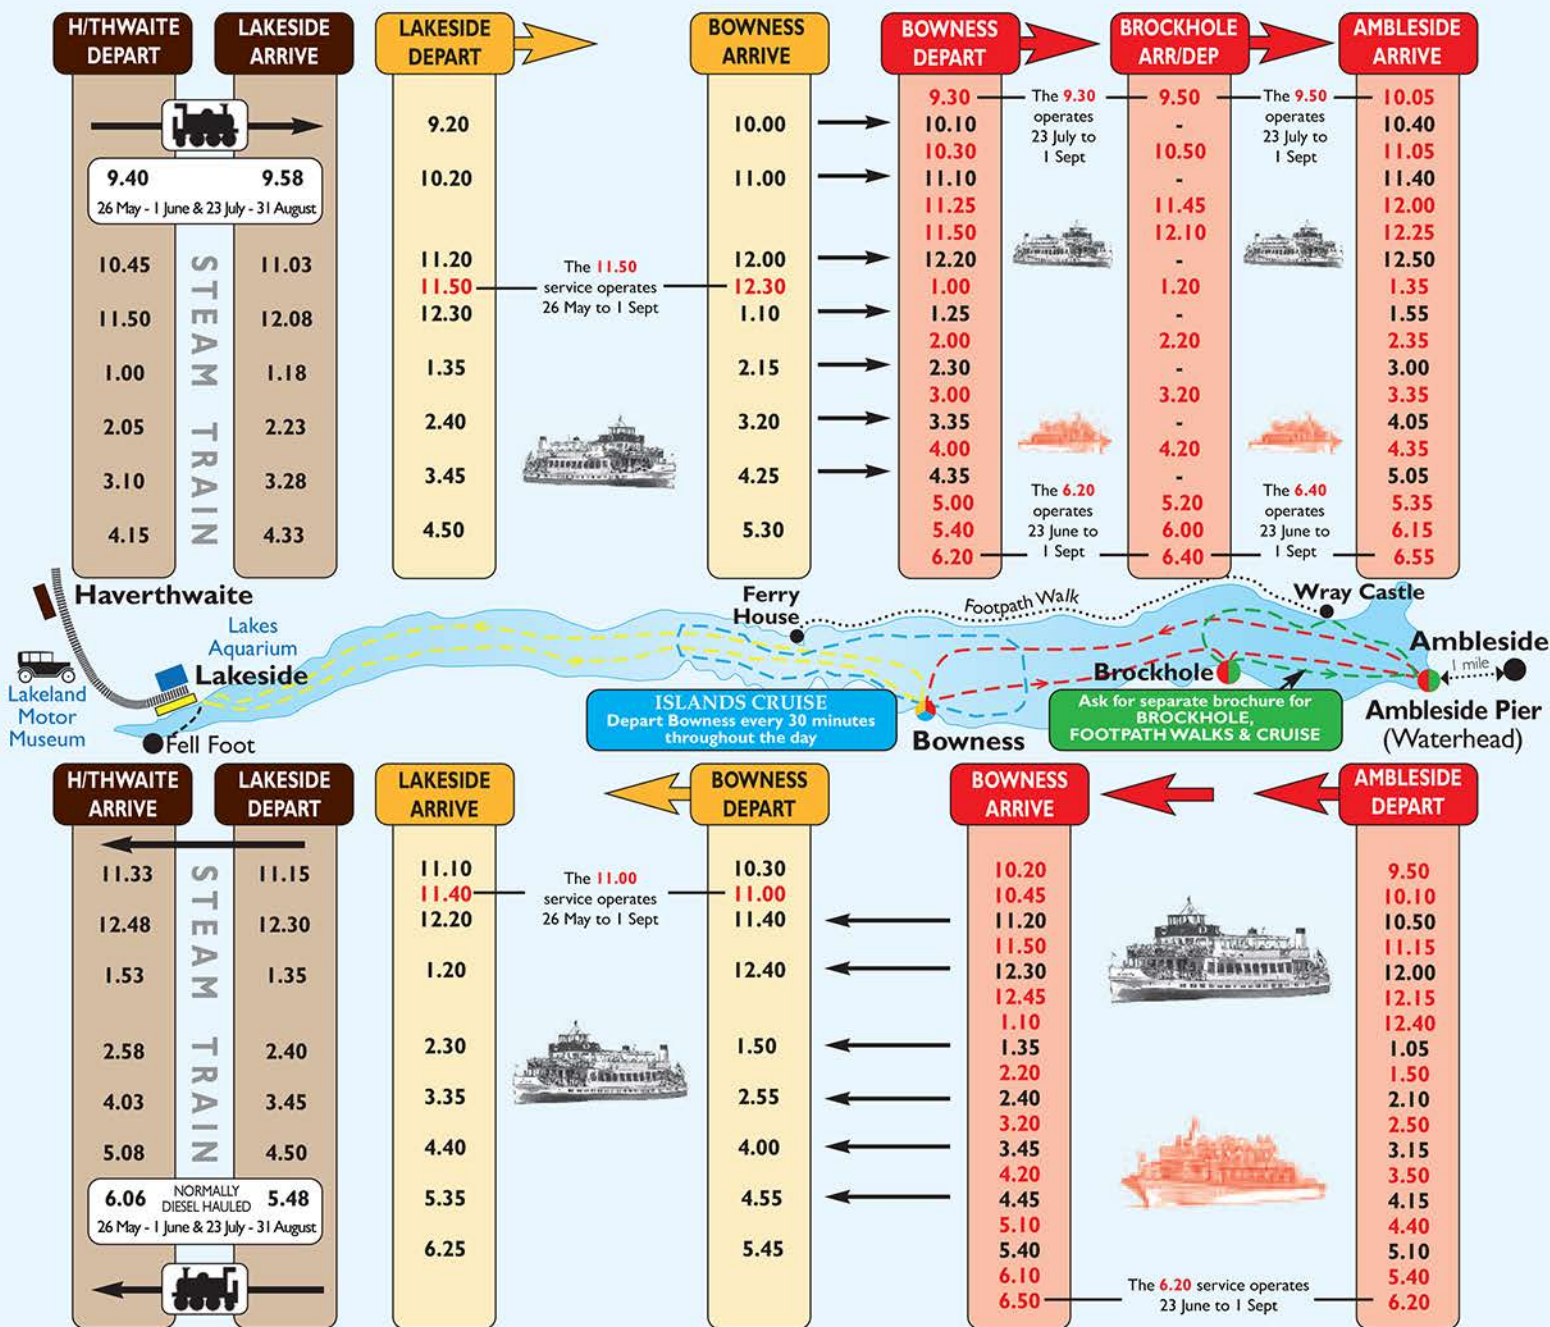

WINDERMERE LAKE CRUISES

Summer Timetable 2018 (24 March-28 October)

	Adult	Child	Family
Red Cruise	£11.30	£6.80	£32.50
Yellow Cruise	£11.80	£7.10	£34
Islands Cruise	£8.60	£4.30	£23
Freedom of the Lake (24hr on all routes)	£20.80	£10.40	£56.50
Yellow & Lakeland Motor Museum	£16.70	£10.75	£47.25
Yellow & Steam Train	£16.70	£9.85	£47.60
Yellow & Aquarium	£16.80	£10.60	£50