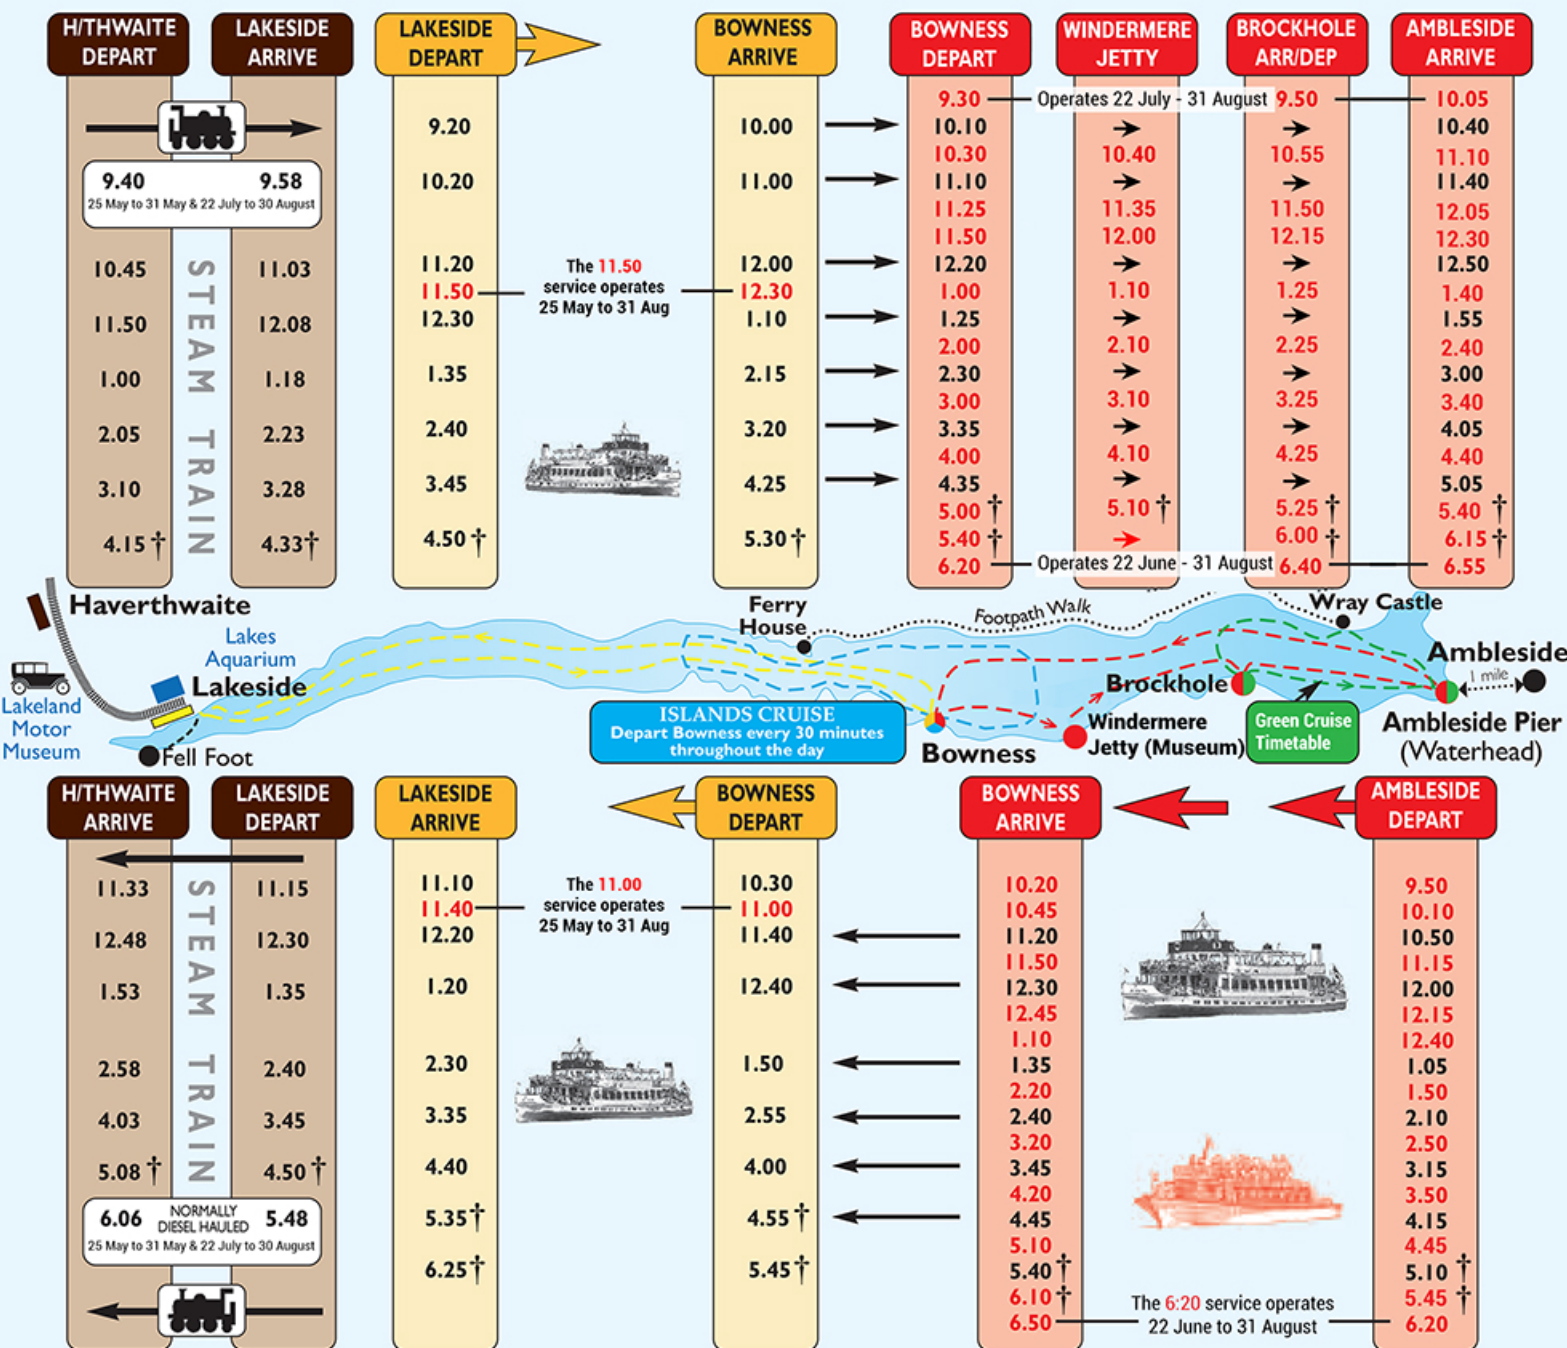

Steamer and Launch Timetable - 6th April to 31st October 2019

Times shown in Black normally operated by our 'steamers' Swan, Teal or Tern, but for operational reasons it may sometimes be necessary to substitute a smaller vessel. Times in Red Print normally operated by launches. Prices and timetable information are subject to change without notice.

† Does not operate after 26th October